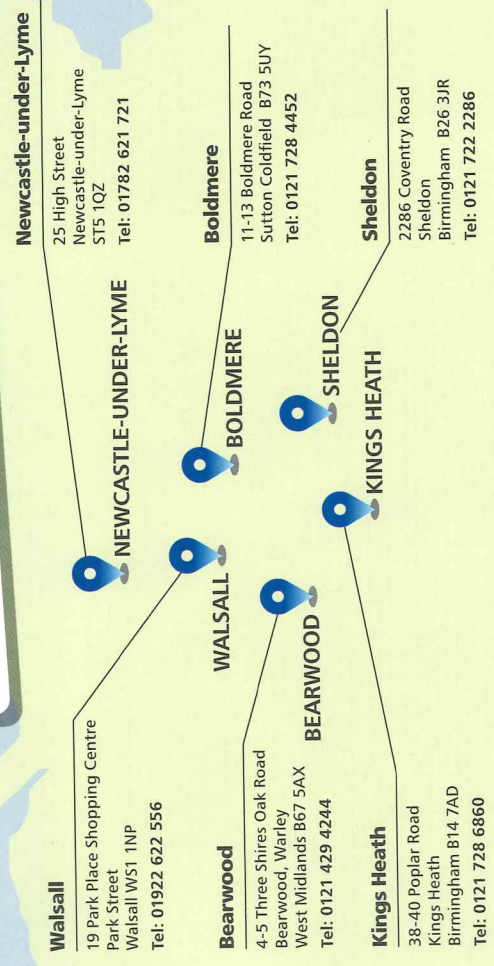

# CLIVE MARK

ESTABLISHED 1965

*In partnership with*

**15% off**  
**FOR NEW**  
**INTAKE\***  
Until 1st  
August 2020

\*Terms & Conditions: Valid until August 1st 2020, only available to redeem in store on presentation of this voucher. Vouchers can only be redeemed once. Not available to redeem online. Voucher cannot be used in conjunction with any other offer.

# CLIVE MARK

ESTABLISHED 1965

In partnership with **TRUTEX**

**15% off  
FOR NEW INTAKE\***

*"Working Together to be Simply the Best"*

Find us on Twitter @CliveMarkGroup  
Like us on Facebook CliveMarkSchoolwear